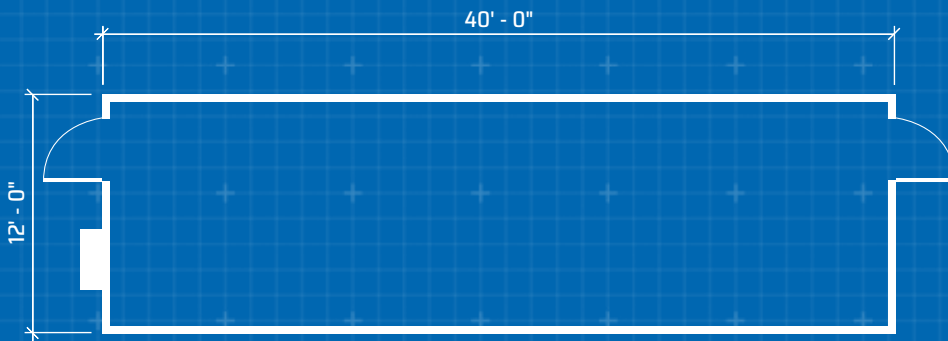

# 40' x 12' BLAST RESISTANT MODULE

WillScot single wide BRMs are ideal for offices, meeting rooms and control rooms. Plus we can outfit your space with all the Essentials, from fixtures to furnishings, so your people can be productive from day one.

### Dimensions

40' Long  
12' Wide

### Electric

4-ton oversized HVAC  
Electrical ports down both walls